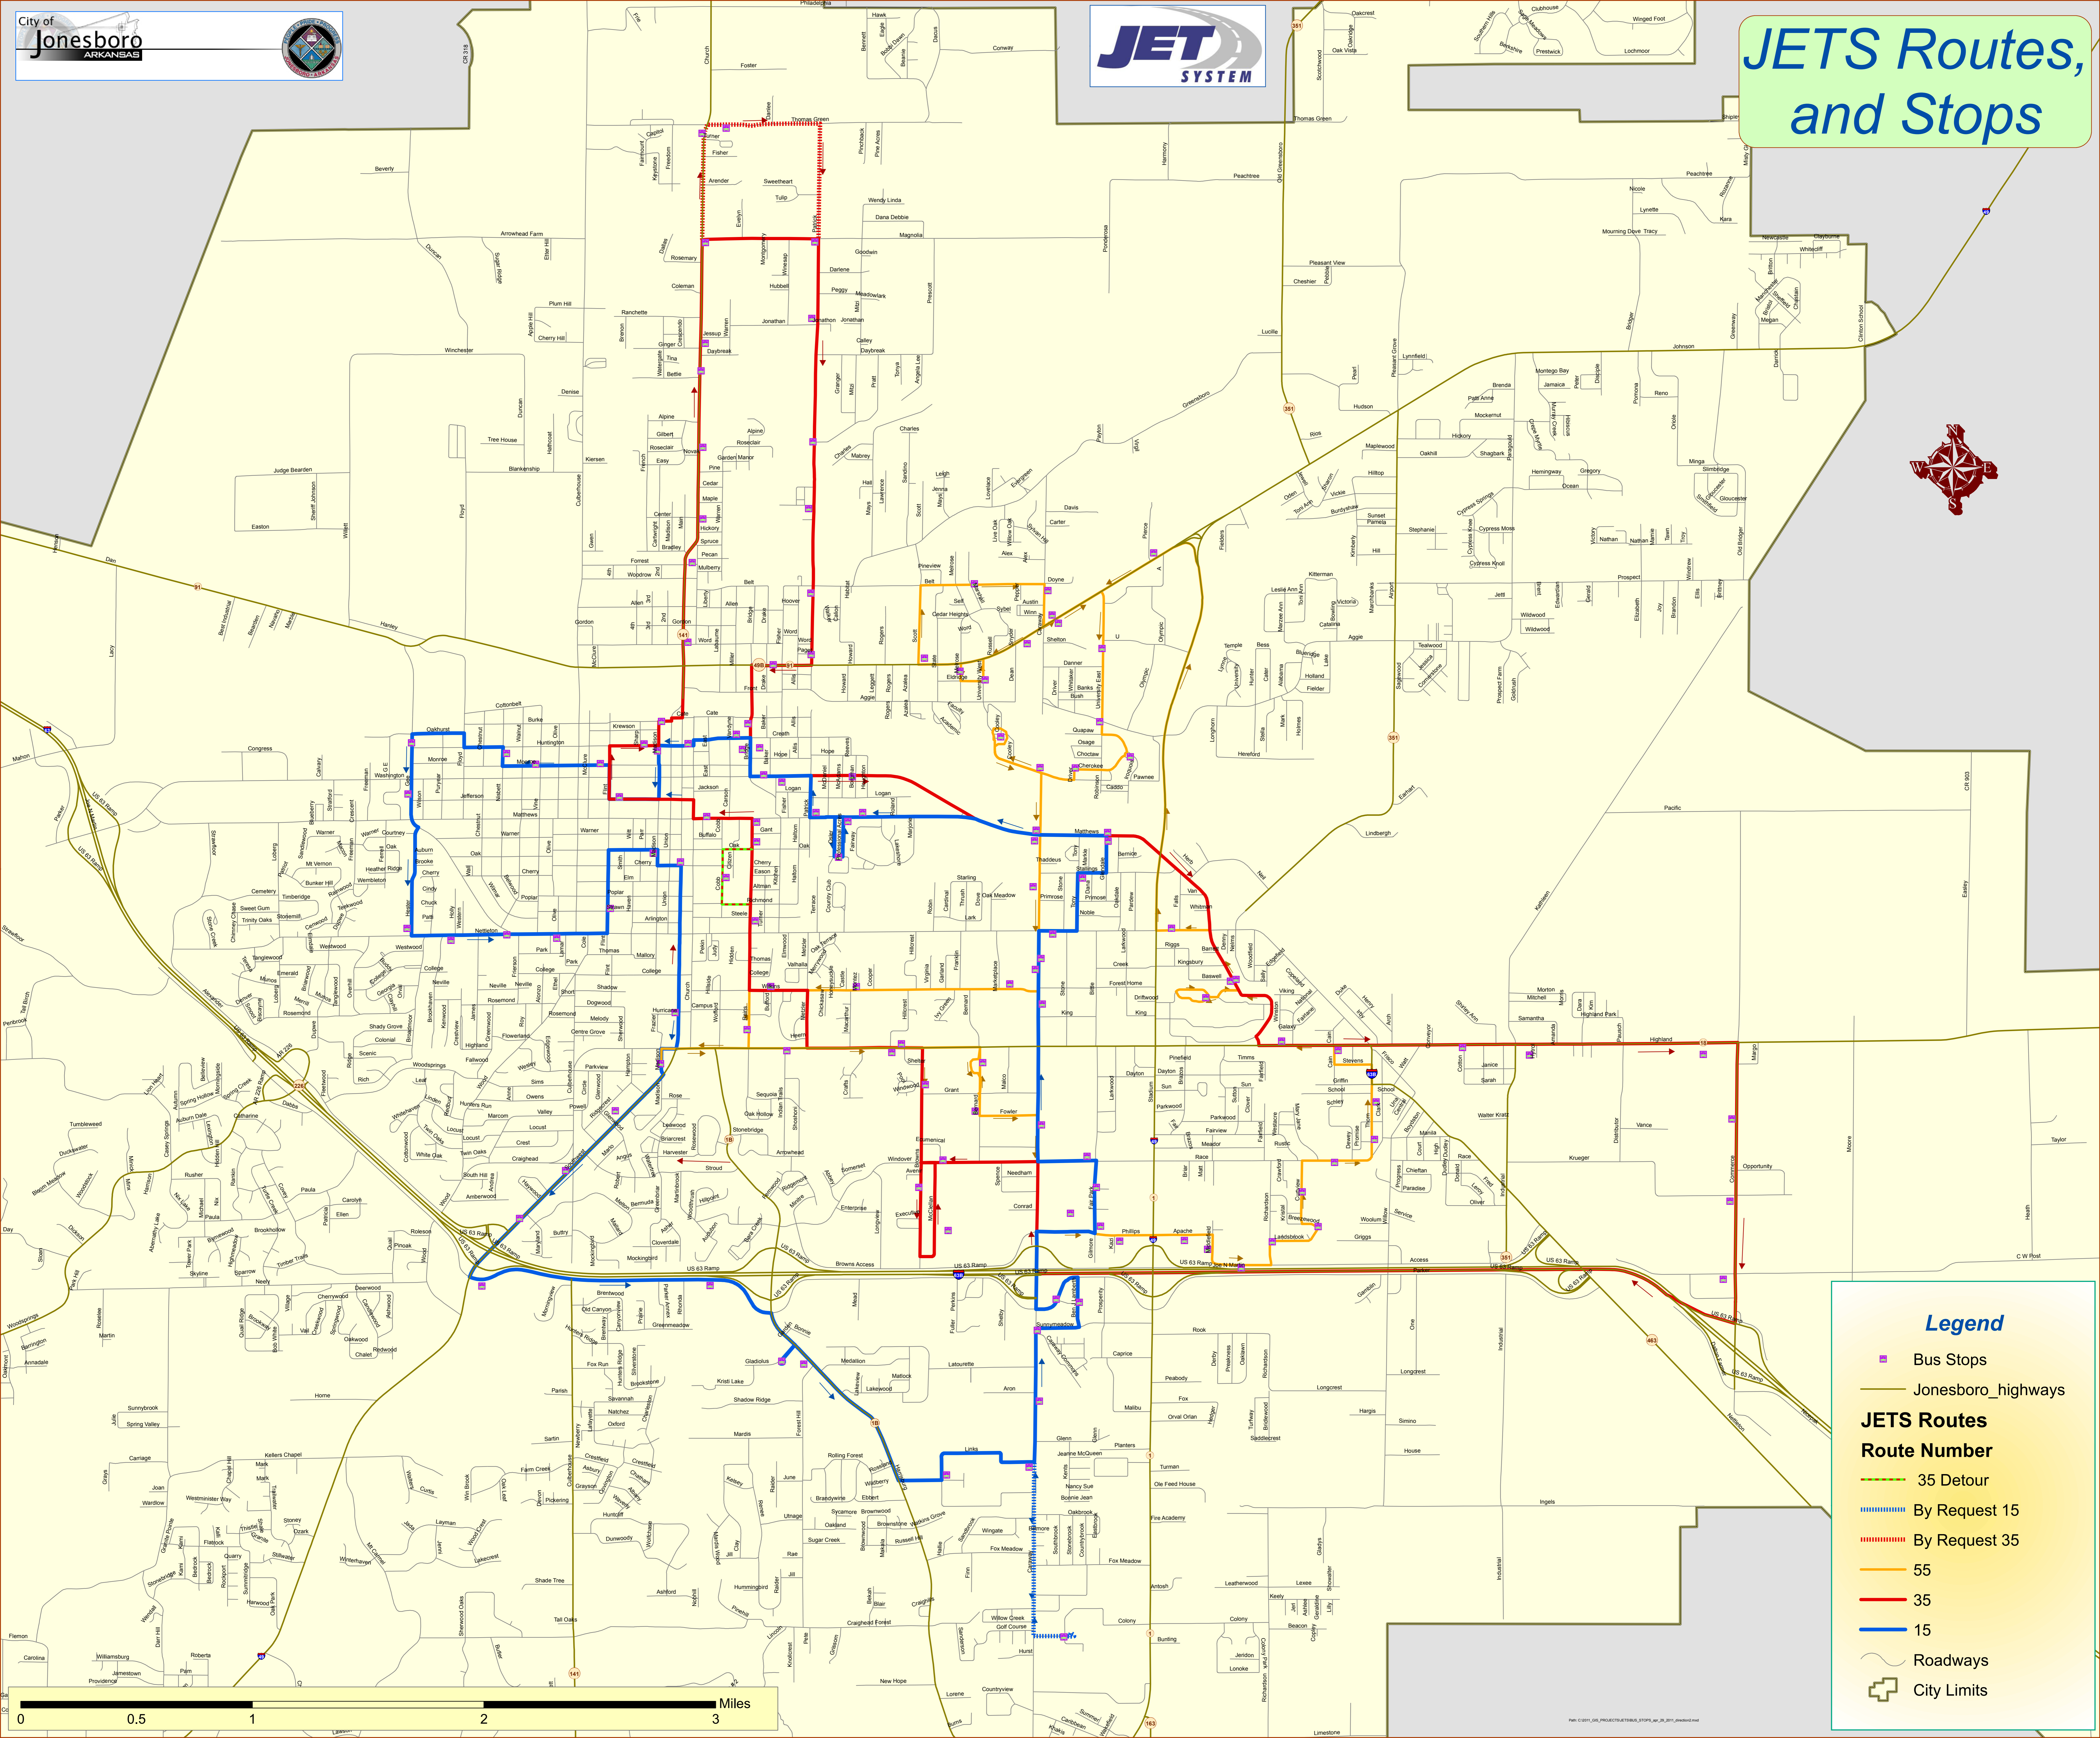

JETS Routes, and Stops

Legend

-  Bus Stops
-  Jonesboro_highways
- JETS Routes**
- Route Number**
-  35 Detour
-  By Request 15
-  By Request 35
-  55
-  35
-  15
-  Roadways
-  City Limits